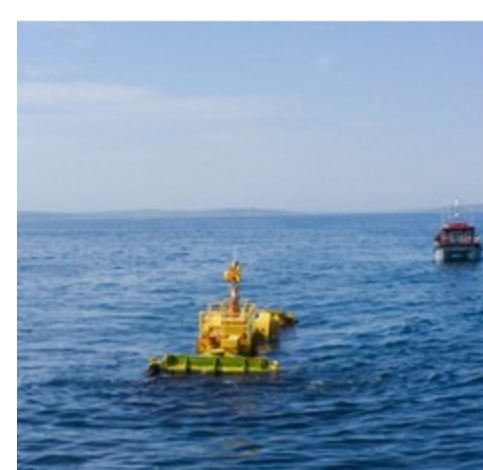

10:45 am - 12:15 pm | Plenary

WAVE SHOWCASE – FROM THE TANK TO THE OCEAN

[View more](#)