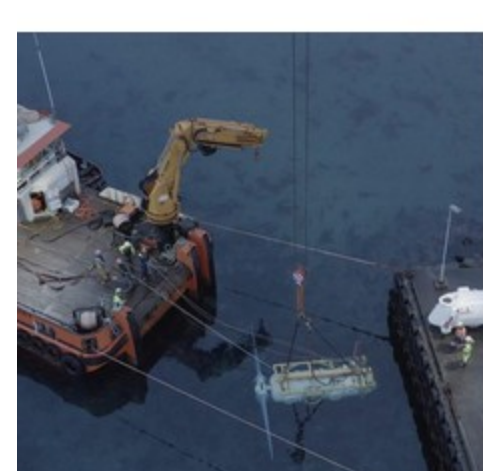

FLAGSHIP PROJECTS – WATTS IN THE WATER

[View more](#)

11:00 am - 12:15 pm | Plenary

SURGING SUPPLY CHAIN – NEW MOMENTUM FOR EUROPEAN INDUSTRIAL LEADERSHIP

[View more](#)

1:45 pm - 3:00 pm | Plenary

UNLOCKING THE ECONOMIC POTENTIAL OF OCEAN ENERGY – EUROPEAN REGIONS LEADING THE WAY