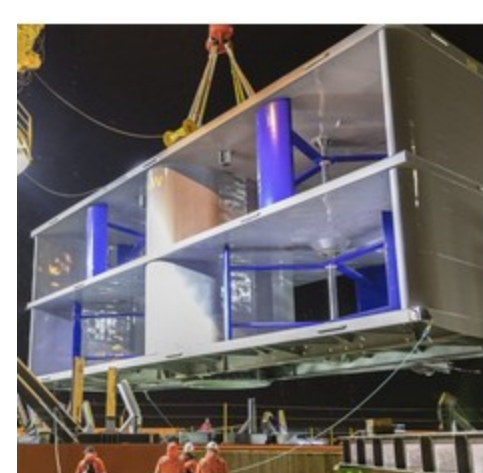

10:45 am - 12:00 pm | Parallel

THE FINANCING BOOSTER – UNLOCKING PRIVATE INVESTMENTS WITH THE INSURANCE FUND

[View more](#)